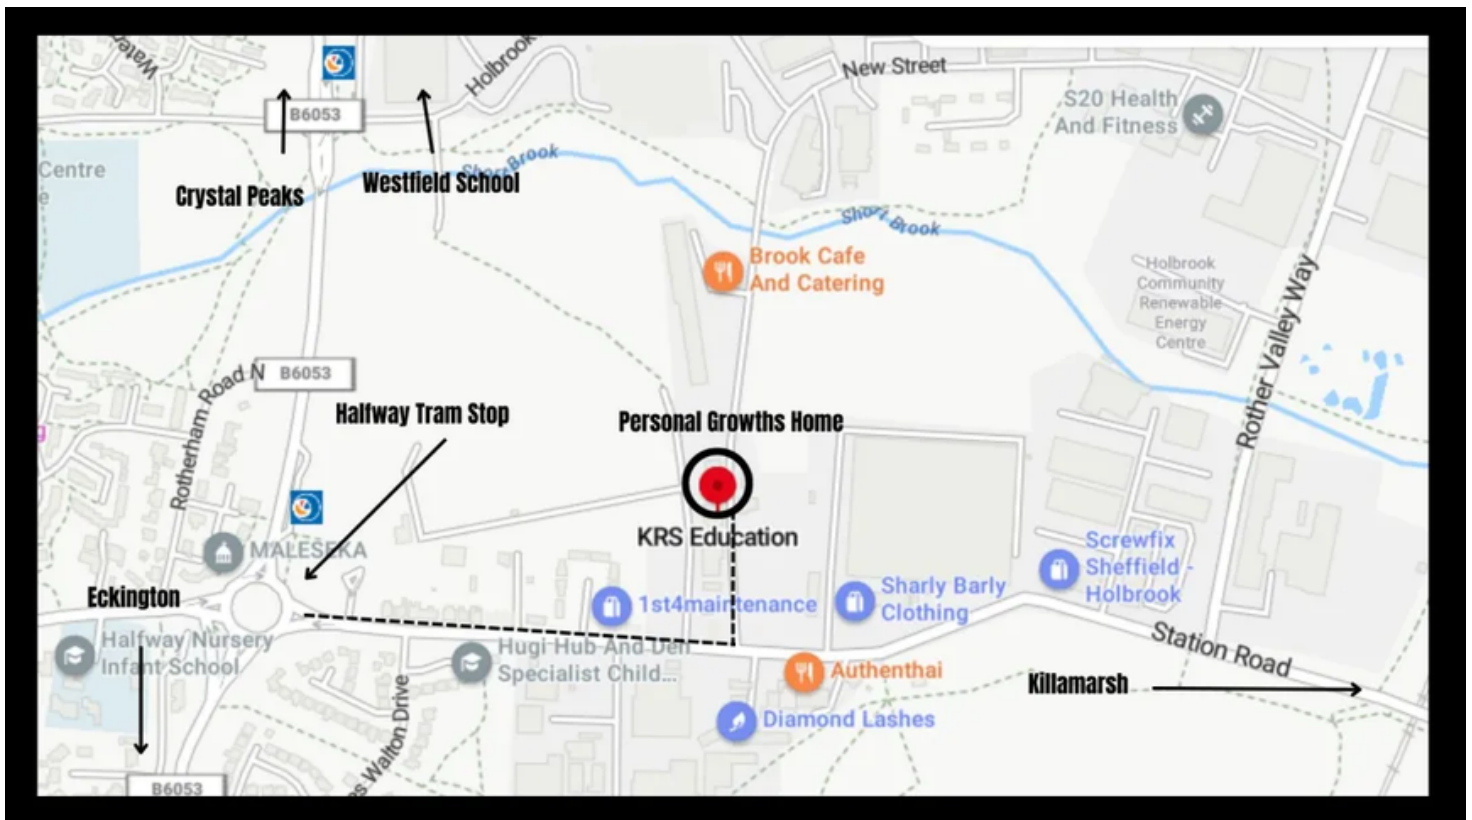

### Directions

**From Eckington - Go past Halfway Morrisons (on your right) at roundabout take 3rd Exit - Halfway Tram Park And Ride entrance will be on your left, continue past scuba diving on your right, past old fuel garage (now car wash) , turn left (before BP garage) on New Street. KRS is 150 metres on your left.**

**From Crystal Peaks roundabout - follow tram towards Eckington to the halfway roundabout and trams park and ride, turn first left and follow instructions above.**

 0114 551 8181

 2 Howco Business Park, New Street,  
Halfway, Sheffield S20 3GH